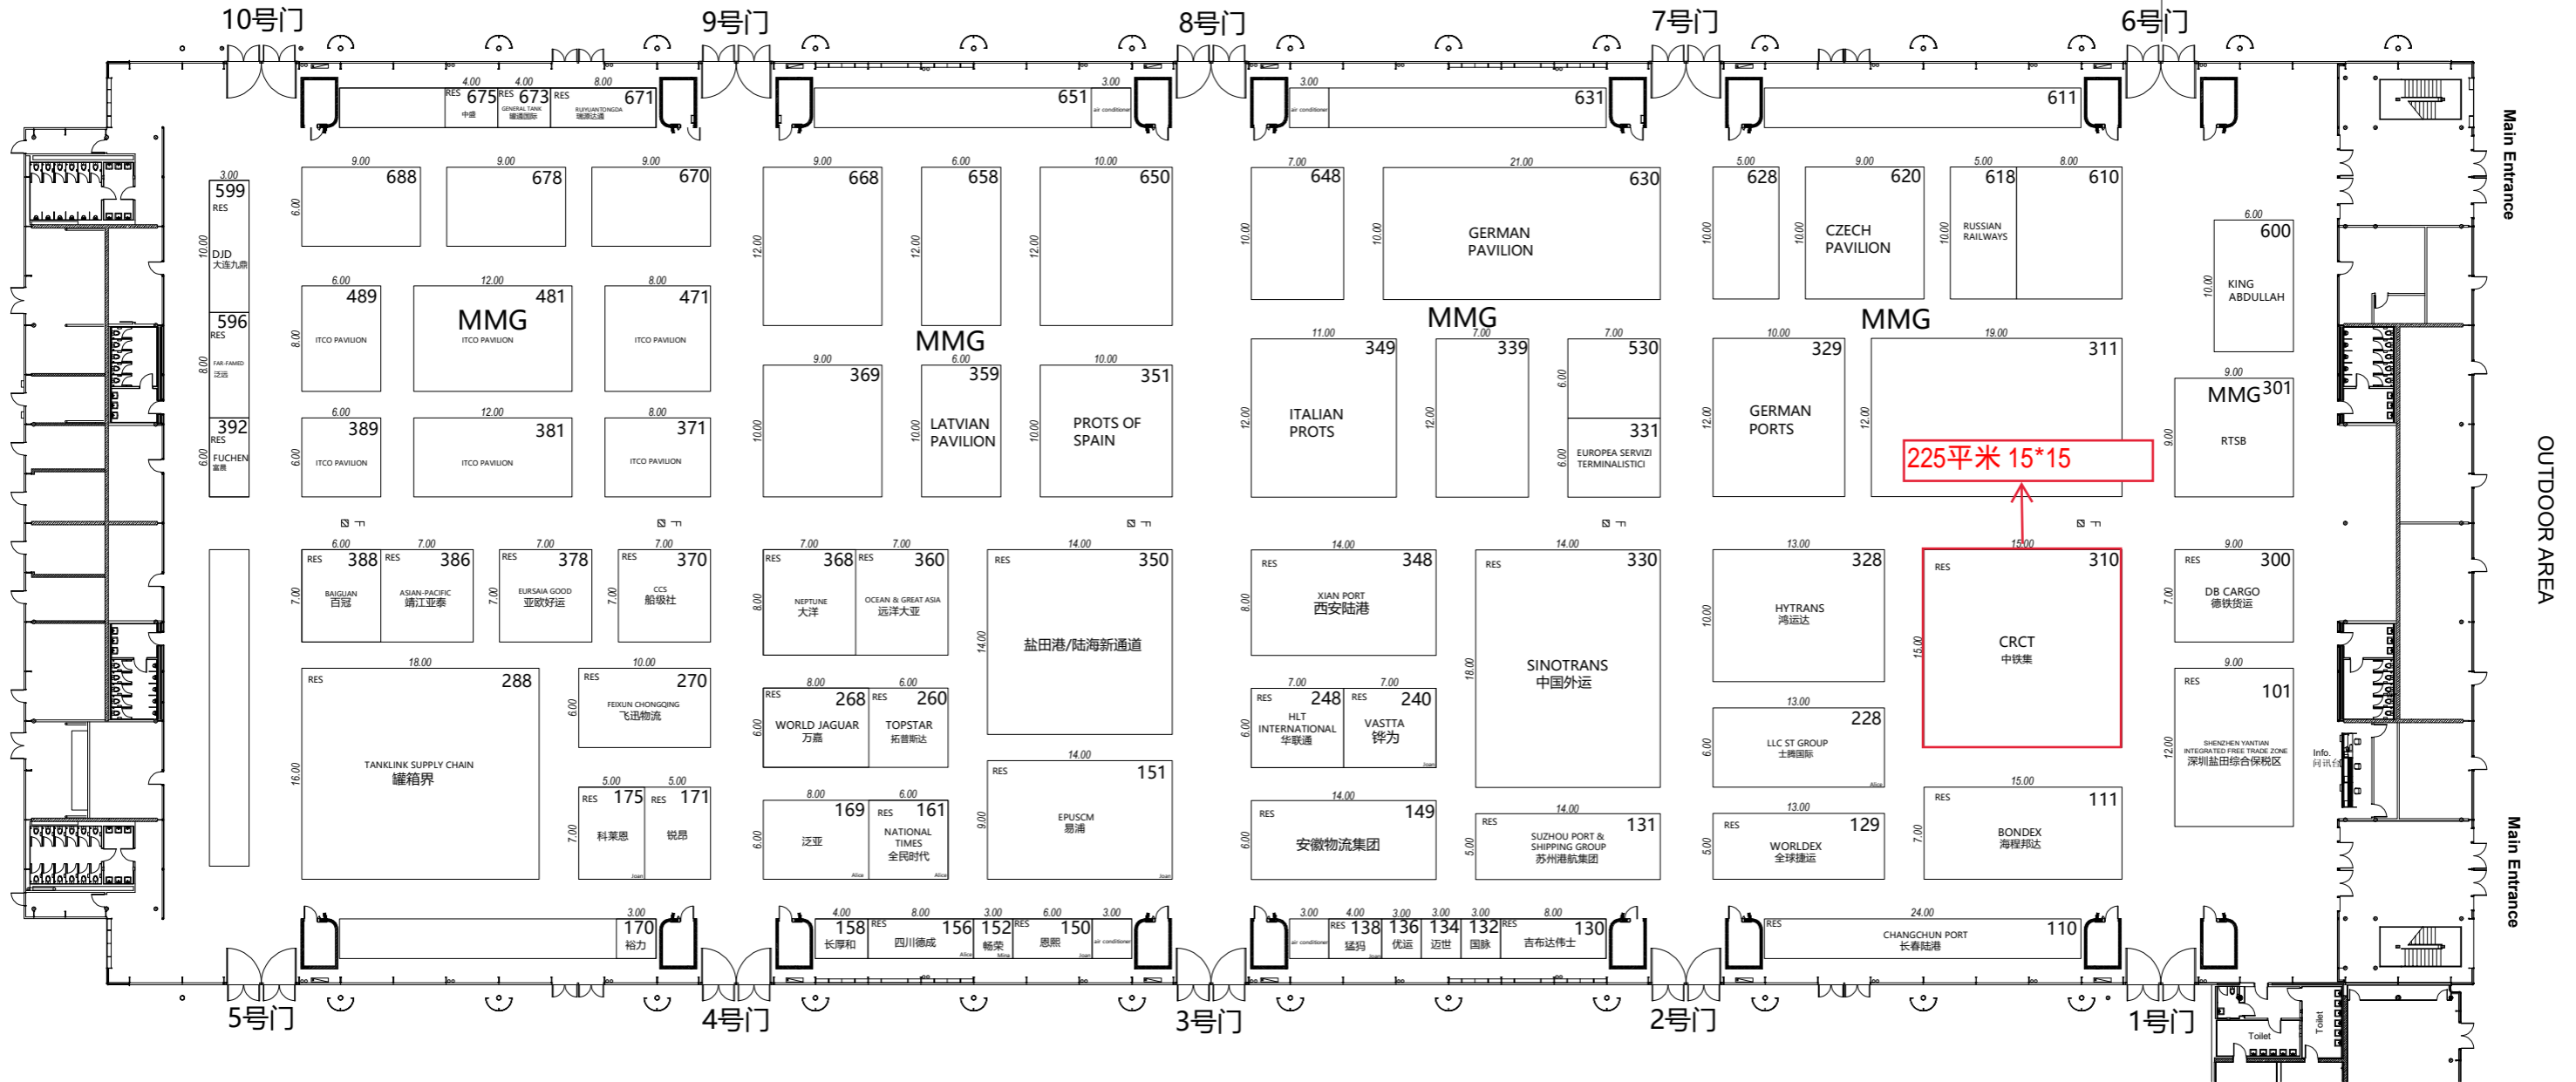

亚洲物流双年展 transport logistic China 2024

2024年6月25-27日

上海新国际博览中心 Shanghai New International Expo Center

W4馆展位图 Floor plan of W4

W5 Hall

Plan author: Messe Muenchen	
Address 1 Address 2 Tel. Fax http://www.messe-muenchen.de	Exhibition manager: Telephone number: Technikteam: Telephone number:
Event: transport logistic China 2024	
Content: Floorplan Hall W4	
Date:	Name:
Editor:	Checked:
Signature:	Scale: 1:500
Changes:	File No.: