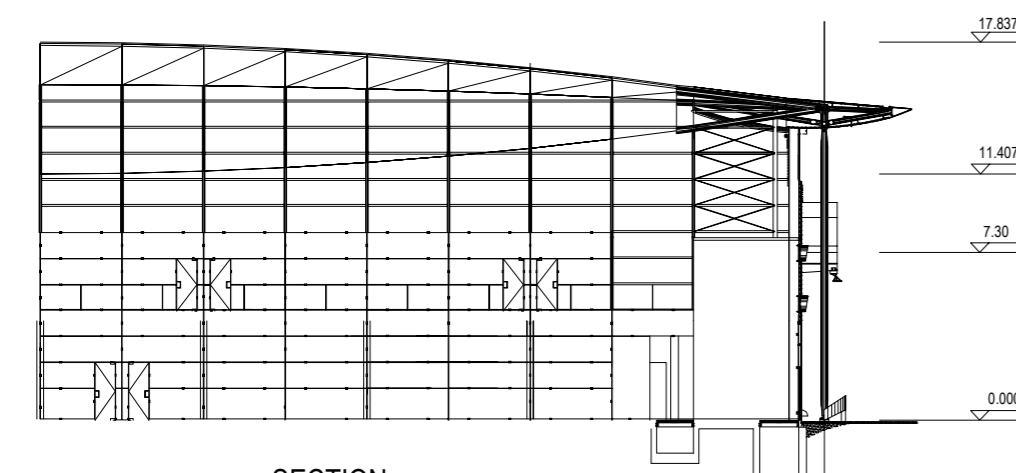

亚洲物流双年展 transport logistic China 2024

2024年6月25-27日

上海新国际博览中心 Shanghai New International Expo Center

W4馆展位图 Floor plan of W4

W5 Hall

Plan author: Messe Muenchen	
Address 1 Address 2 Tel. Fax http://www.messe-muenchen.de	Exhibition manager: Telephone number: Technikteam: Telephone number:
Event: transport logistic China 2024	
Content: Floorplan Hall W4	
Date:	Name:
Editor:	Checked:
Signature:	Scale: 1:500
Changes:	File No.: