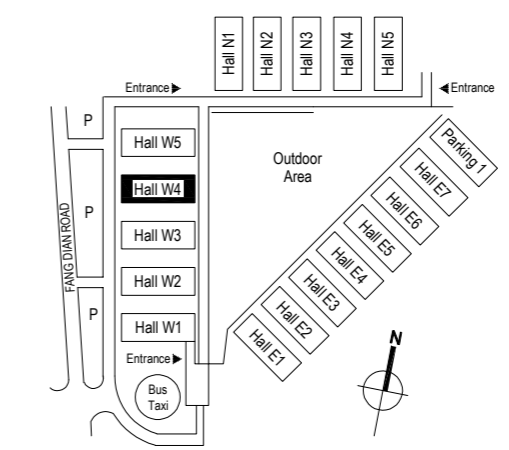

亚洲物流双年展 transport logistic China 2024

2024年6月25-27日

上海新国际博览中心 Shanghai New International Expo Center

W4馆展位图 Floor plan of W4

W5 Hall

Plan author: Messe Muenchen	
Address 1 Address 2 Tel. Fax http://www.messe-muenchen.de	Exhibition manager: Telephone number: Technikteam: Telephone number:
Event: transport logistic China 2024	
Content: Floorplan Hall W4	
Date:	Name:
Editor:	Checked:
Signature:	Scale: 1:500
Changes:	File No.: