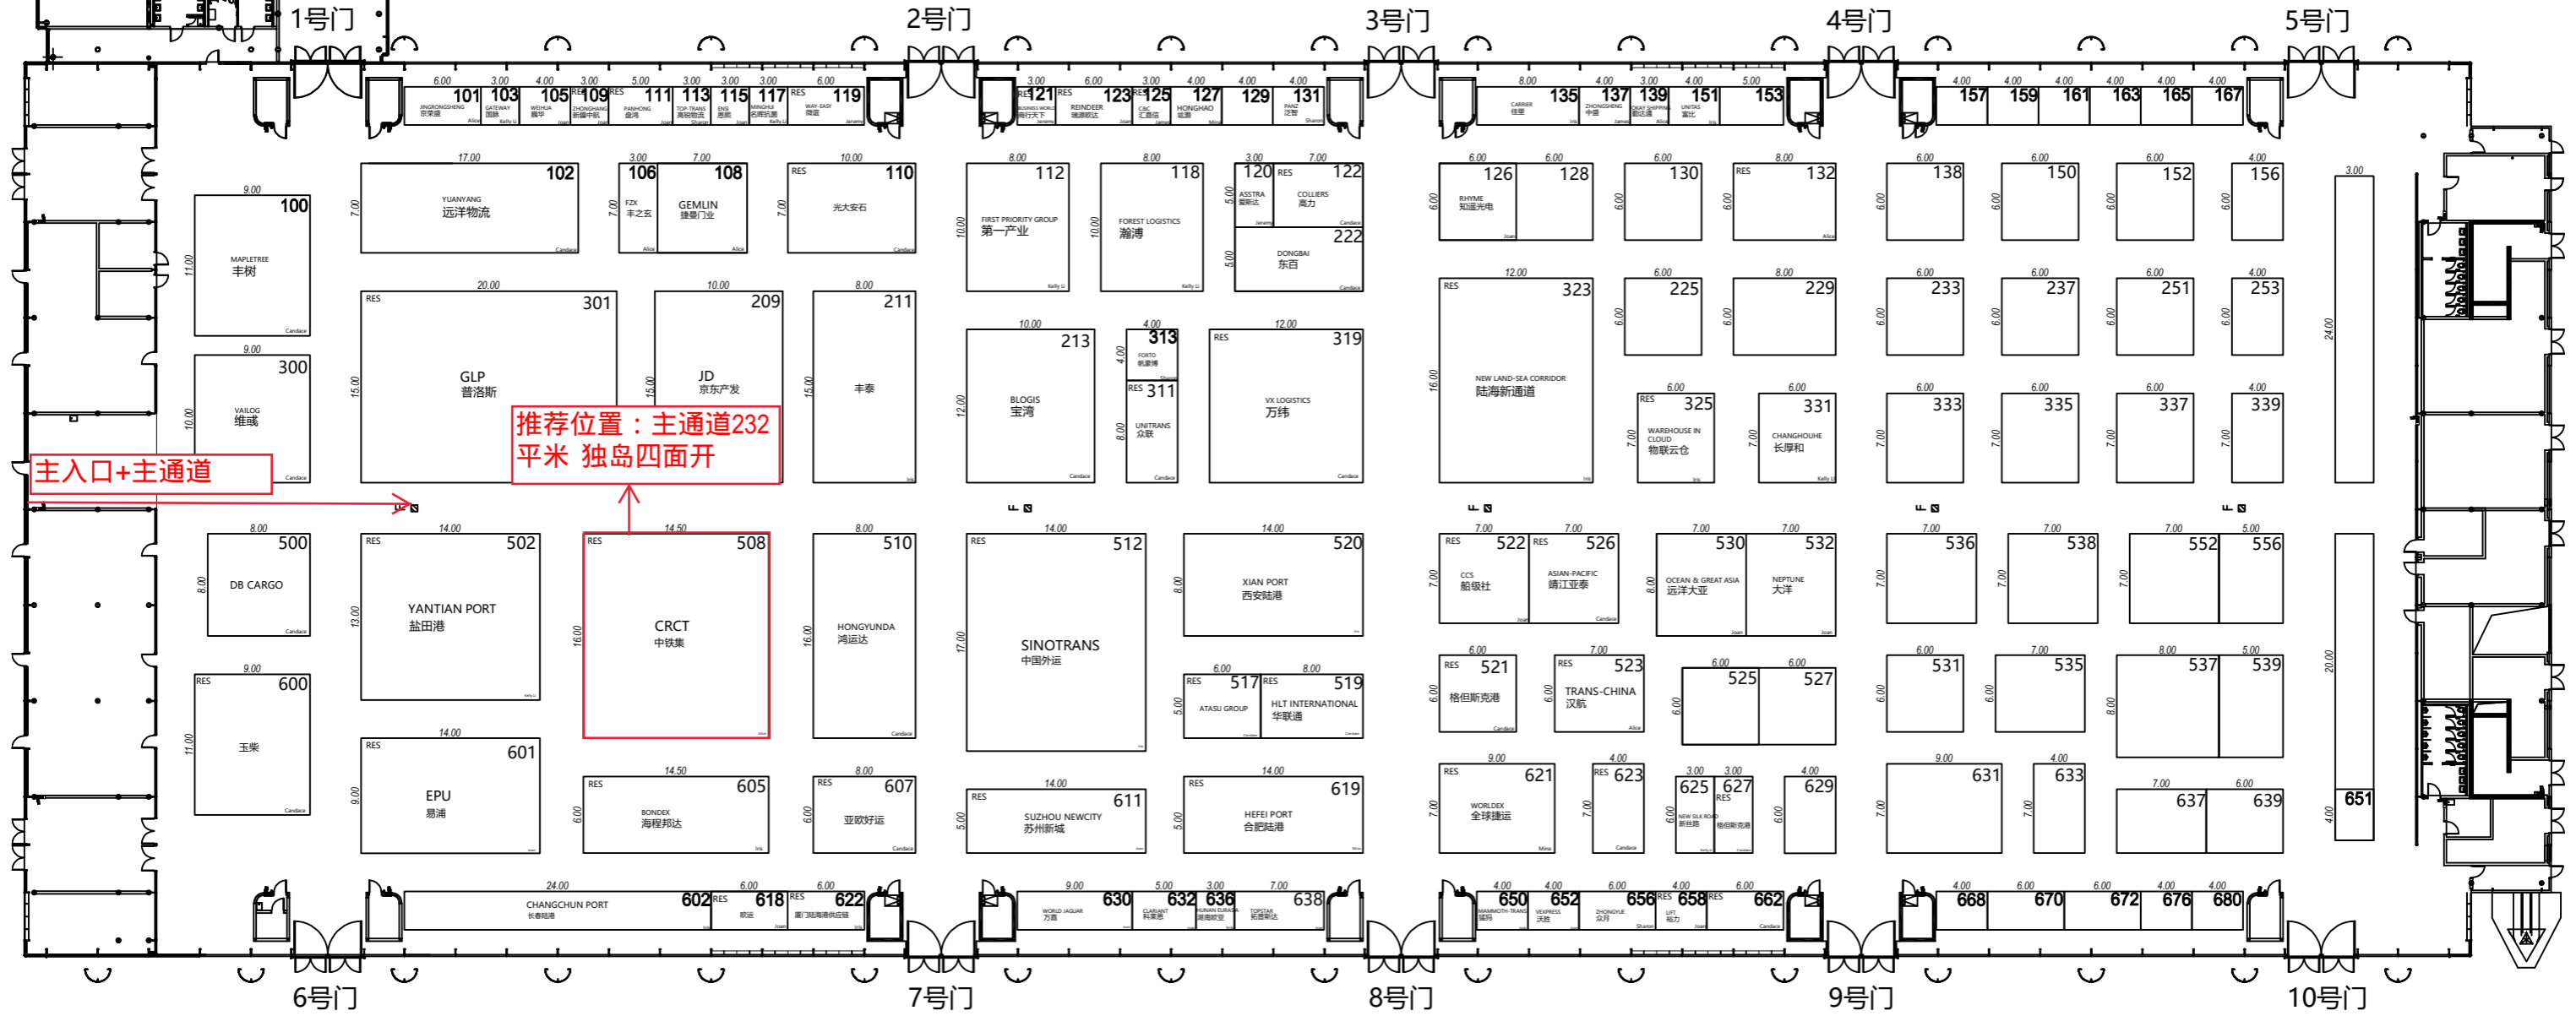

● 第十一届国际物流、交通运输及远程信息处理博览会  
 简称：亚洲物流双年展  
 transport logistic China 2023

上海新国际博览中心  
 Shanghai New International Expo Center

N2 馆展位图  
 Floor plan of N2

主入口+主通道

推荐位置：主通道232  
 平米 独岛四面开

<b>Planauthor:</b> <b>Messe Muenchen</b>	
Adresse 1 Adresse 2 Tel. 021-2020500 Fax http://www.t-l-e.cn	Exhibition manager: Telephone number: Technikteam: Telephone number:
Event: transport logistic China 2023	
<b>Content:</b> <b>Floorplan</b> <b>Hall N2</b>	
Date:	Name:
Editor:	Date:
Checked:	Name:
Signature:	Scale: 1:500
Changes:	File #: