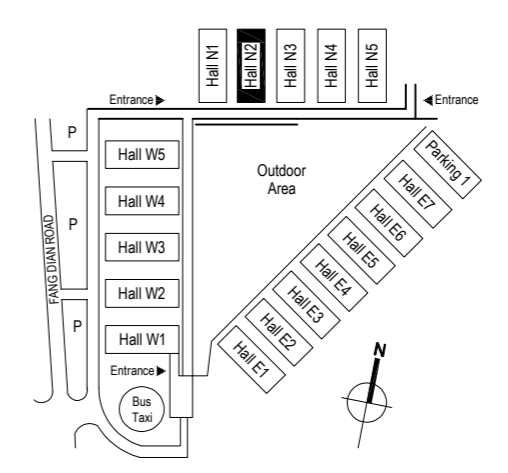

● 第十一届国际物流、交通运输及远程信息处理博览会  
 简称：亚洲物流双年展  
 transport logistic China 2023

上海新国际博览中心  
 Shanghai New International Expo Center

N2 馆展位图  
 Floor plan of N2

主入口+主通道

推荐位置：主通道232  
 平米 独岛四面开

<b>Planauthor:</b> <b>Messe Muenchen</b>	
Adresse 1 Adresse 2 Tel. 021-2020500 Fax http://www.t-l-e.cn	Exhibition manager: Telephone number: Technikteam: Telephone number:
Event: transport logistic China 2023	
<b>Content:</b> <b>Floorplan</b> <b>Hall N2</b>	
Date:	Name:
Editor:	Date:
Checked:	Name:
Signature:	Scale: 1:500
Changes:	File #: